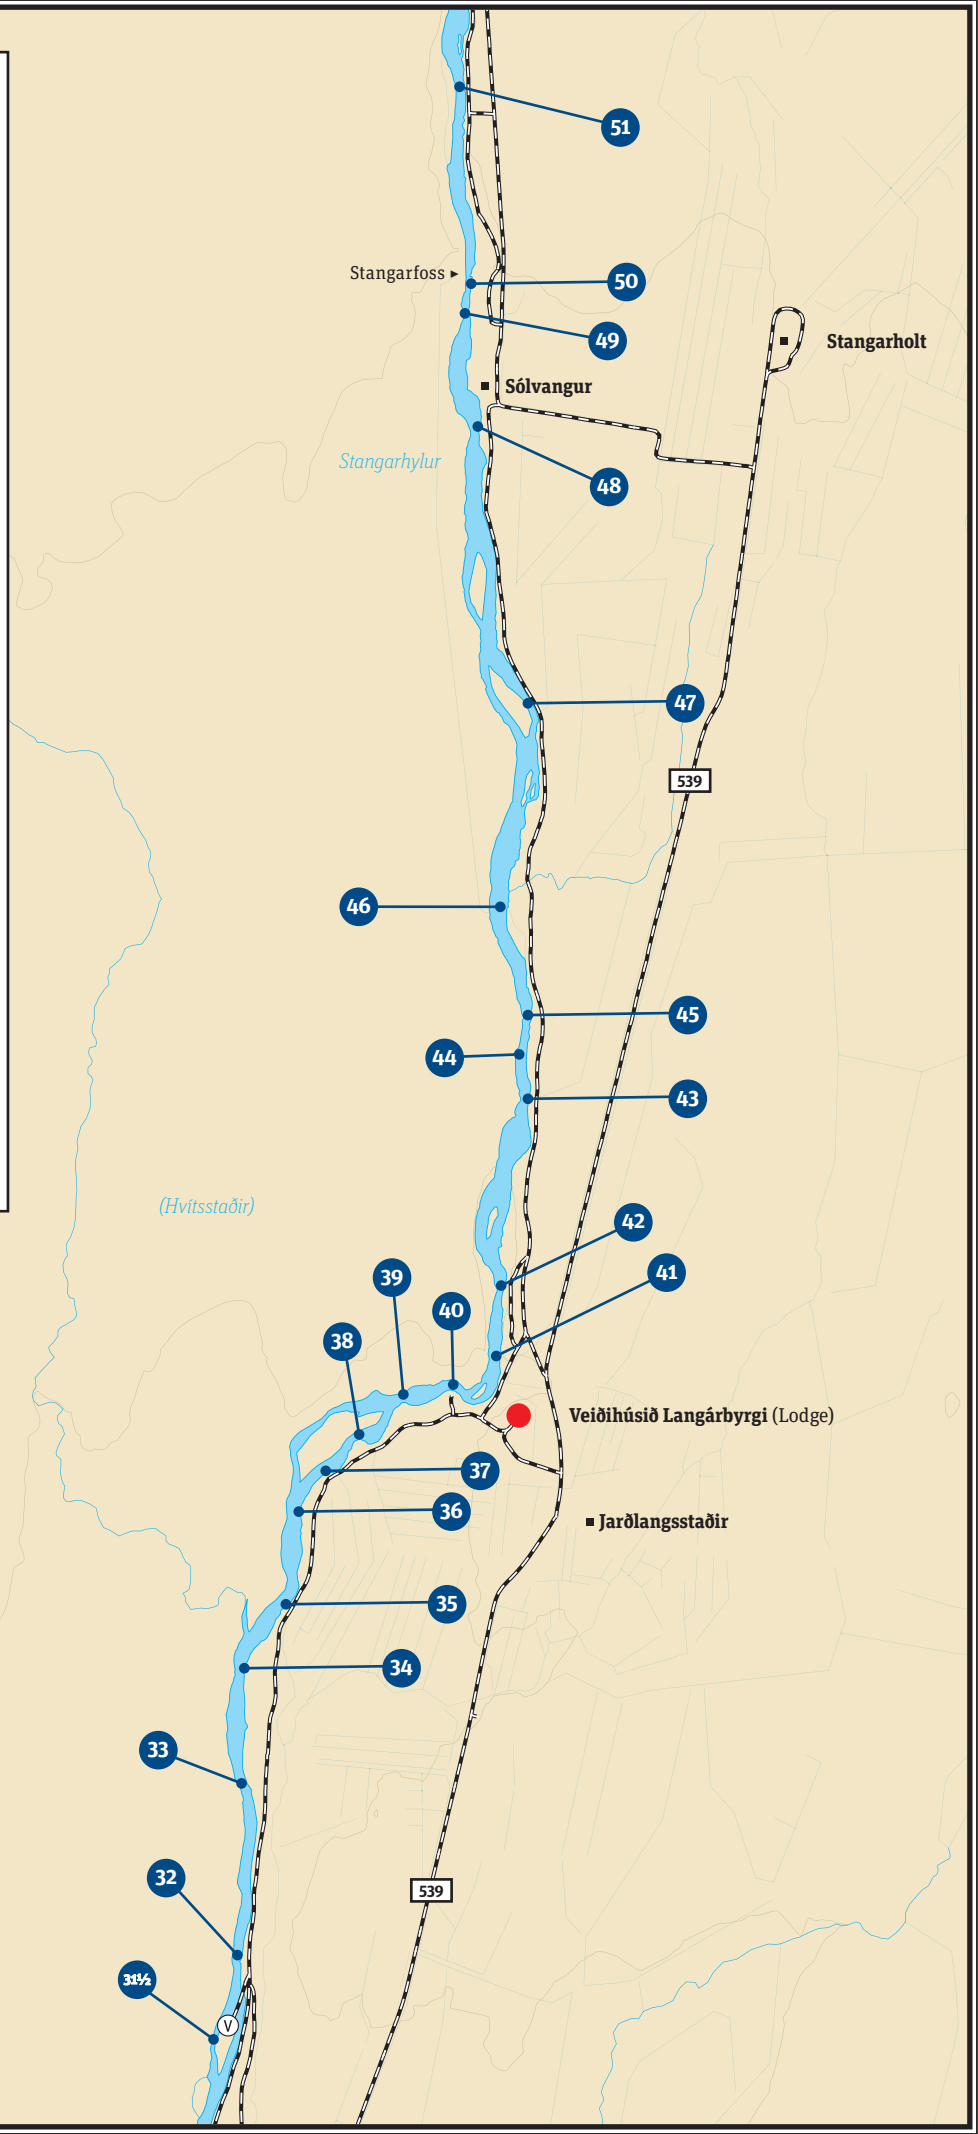

## Langá á Mýrum Veði kort 2/4

- 51 Rauðaberg (Red Cliff)
- 50 Efri Stangarhylur (Homefoss)
- 49 Neðri Stangarhylur (Homepool)
- 48 Réttarhylur (Corral Pool)
- 47 Kríubreiða (Arctic Tern Pool)
- 46 Landamerkjakvörn (Boundary)
- 45 Skógarás (Brushes)
- 44 Rennur II (Channels II)
- 43 Rennur (Channels)
- 42 Hrafnaklettar (Ravens Nest)
- 41 Byrgislaut (Shelter)
- 40 Efri Hvítsstaðahylur (Upper Harlequin)
- 39 Neðri Hvítsstaðahylur (Harlequin)
- 38 Efri Kríutangi (Upper Arctic Tern)
- 37 Neðri Kríutangi (Lower Arctic Tern)
- 36 Bauluskarð (Baula Pass)
- 35 Jarðlangsstaðakvörn (Sandy's Parlor)
- 34 Lækjarós (Old Brook)
- 33 Grasbakkatorfa (Grassy Banks)
- 32 Tunnustrengur (Barrel Stream)
- 31½ Bárðarbunga (Barry's Pond)

## Langá á Mýrum Veiðikort 1/4

- 32 Tunnustrengur (Barrel Stream)
- 31½ Bárðarbunga (Barry's Pond)
- 31 Svörtubakkar (Black Banks)
- 30 Háhólskvörn (High Hill Corner)
- 29 Tannalækjarbreiða (Teeth Brook)
- 28 Stórhóllakvörn (Big Hill Corner)
- 27 Merkjahólmi (Boundary Isle)
- 26 Túnstrengur (Fields Run)
- 25 Álferðarholtskvörn (Elfs Corner)
- 24 Bakkastrengur (Bank Run)
- 23 Glanni (Daredevil)
- 22 Þjótandi (Jetting)
- 21 Fljótandi (Floating)
- 20 Eyrasund (Island Corner)
- 19 Selhólsfljót (Sheep)
- 18 Torfan (The Turf)
- 17 Kattafossbrún (Catfoss)
- 16 Kattafossgljúfur (Catfoss Canyon)
- 15 Bugurinn (The Bend)
- 14b Hallbjarnarbugur (Settlers Pool)
- 14a Brekkubugur (Slope)
- 13 Símastrengur (Tele Pool)
- 12 Kerstapastrengur (Jumpers Run)
- 11 Kerstapafljót (Jumpers Rest)
- 10 Strengir (Foss Pool)
- 9 Breiðan (Lower Foss Pool)
- 8 Myrkhylur (Dark Pool)
- 7 Neðri breiða (Bridge Pool)
- 6 Hornið (The Corner)
- 5 Dyrfljót (Camp Pool)
- 4 Krókóðill (Crocodile)
- 3 Holan (Last Hole)
- 2 Fossbreiða (Last Hope)
- 1 Sjávarfoss (Seafoss)