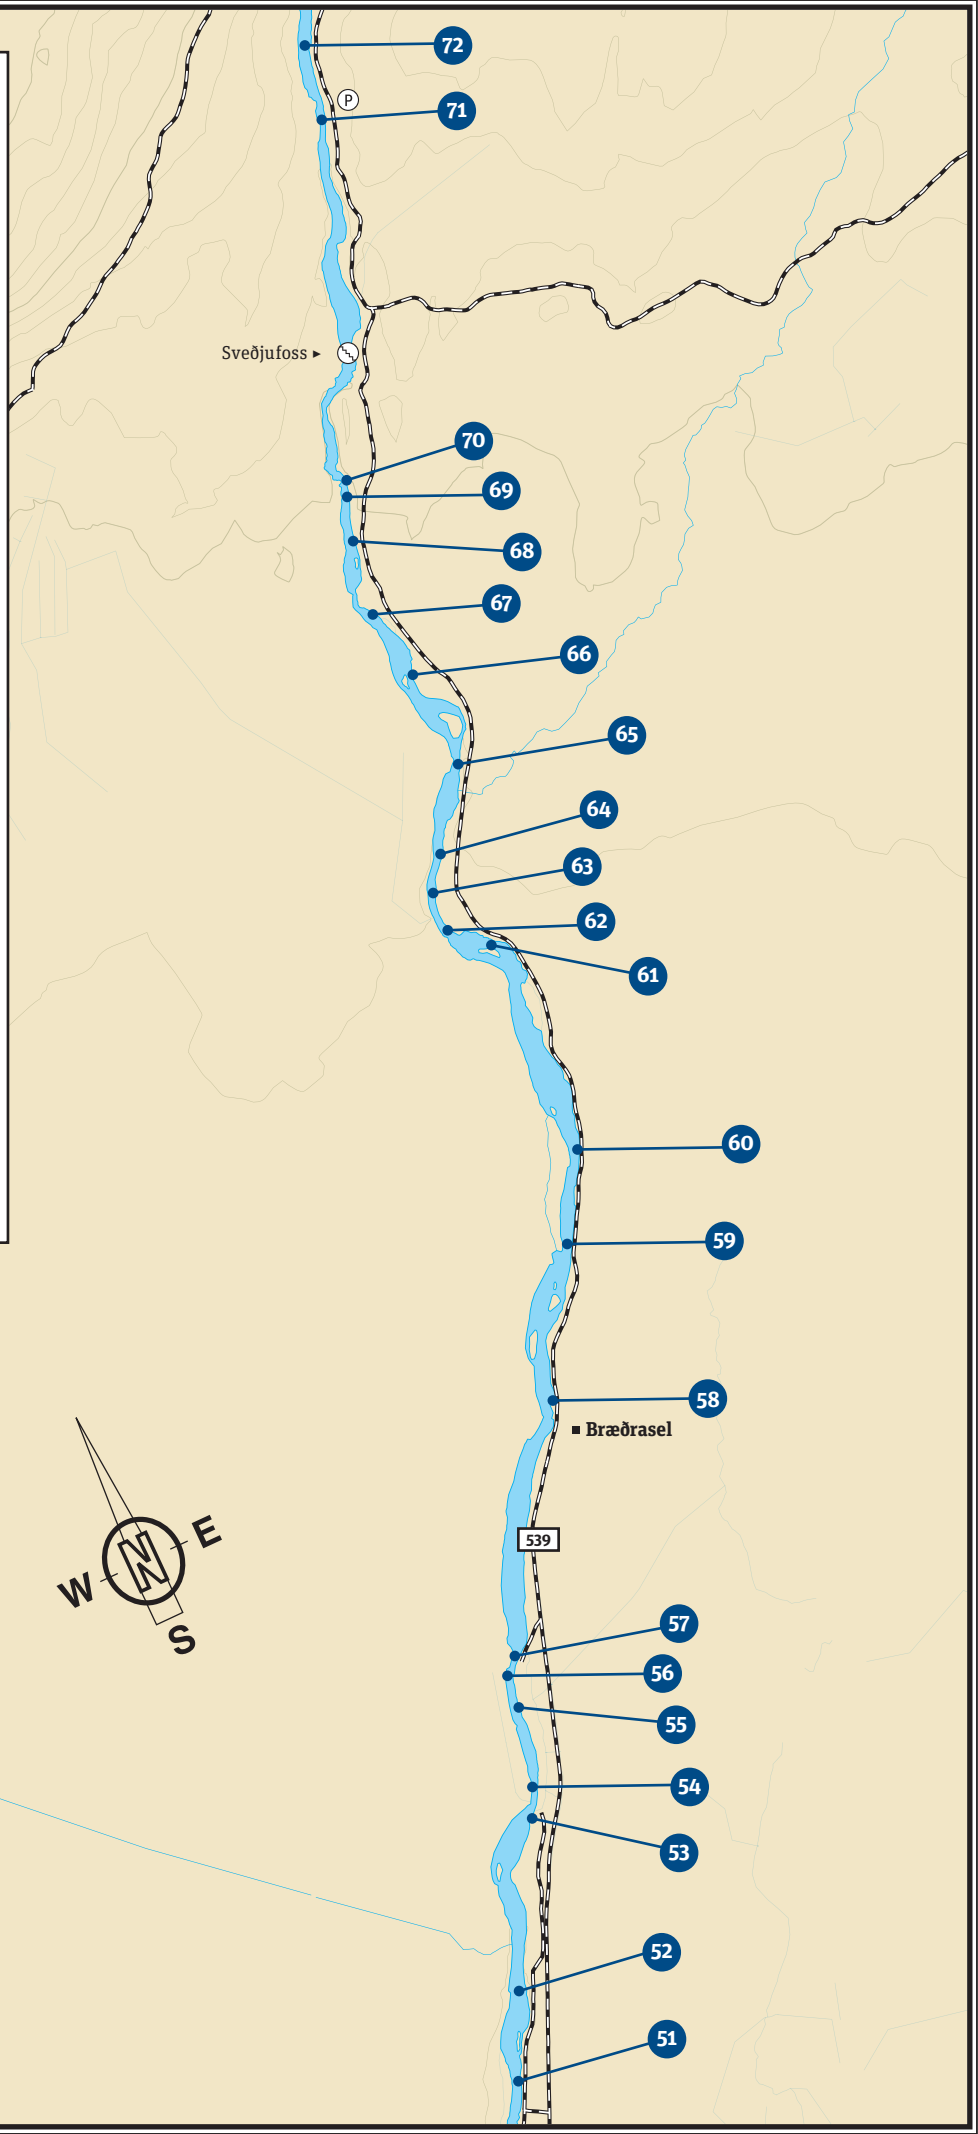

Langá á Mýrum Veðikort 3/4

- 72 Hellişhylur (Cave Pool)
- 71 Bjargstrengur (Canyon Pool)
- 70 Sveðjuhylur (Hatchet Pool)
- 69 Sveðjurennur (Hatchet Channel)
- 68 Klettskvörn (Cliff Corner)
- 67 Hornhylur (Cornerpool)
- 66 Melsendi (Gravel Hill)
- 65 Fimmsteinaflúð (Five Stones)
- 64 Efri Langisjór (Upper Long Sea)
- 63 Neðri Langisjór (Lower Long Sea)
- 62 Langisjór, beygjan (Long Sea - Bend)
- 61 Jósef (Joseph)
- 60 Hólsbreiða (Hill Pool)
- 59 Klettsbreiða (Cliff's Run)
- 58 Kistan (Chest)
- 57 Efri Hrafseyri (Ravens Run)
- 56 Neðri Hrafseyri (Ravens Point)
- 55 Hrafseyrarendi (Ravens End)
- 54 Hreimsássbreiða (Accent Hill Run)
- 53 Hreimsásskvörn (Accent Hill Corner)
- 52 Flúðakvörn (Rapids)
- 51 Rauðaberg (Red Cliff)

- (P) Bílastæði (Parking)
- (V) Vað (River Crossing)
- (S) Laxastigi (Salmon Ladder)

Metrar / Meters