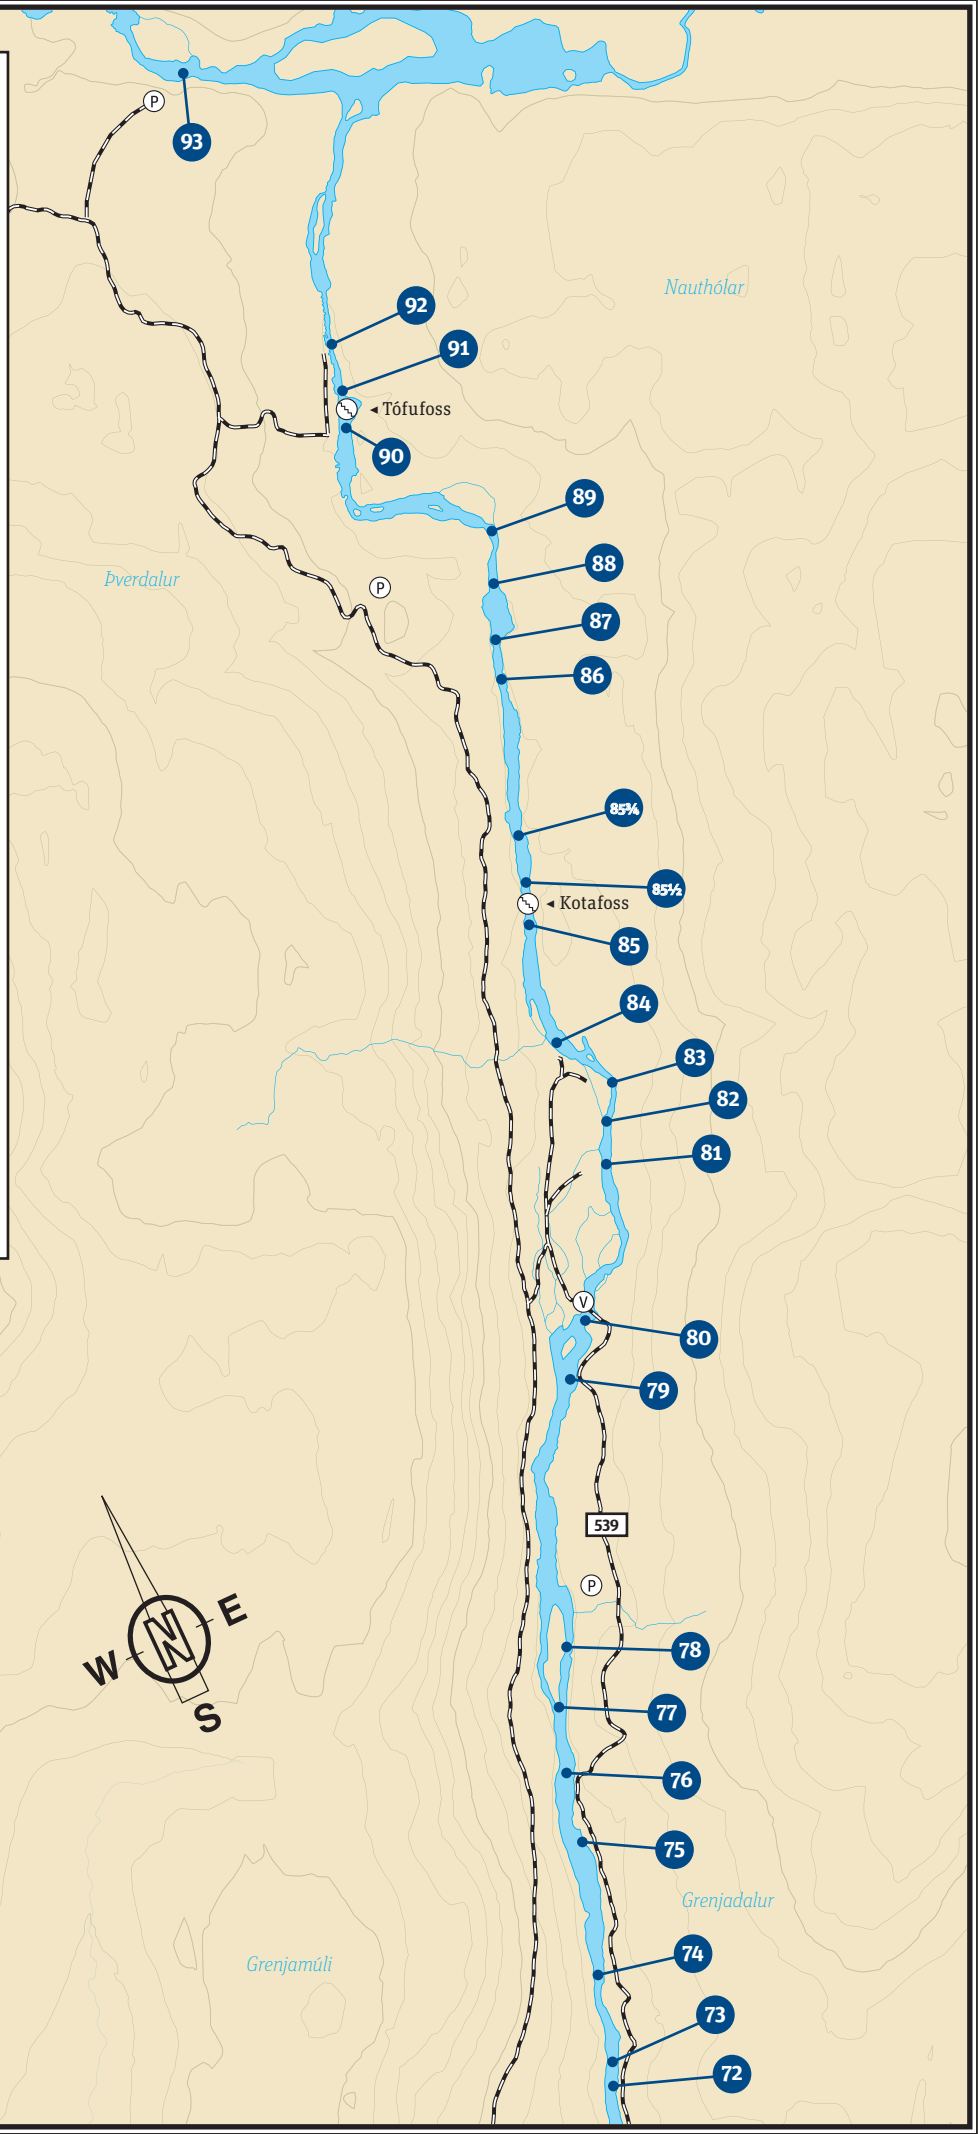

Langá á Mýrum Veði kort 4/4

- 93 Ármótalfjót (River Junction)
- 92 Myrkhylsrennur (Dark Pool Channels)
- 91 Tófufossbreiða (Fox Foss Run)
- 90 Tófufoss (Fox Foss)
- 89 Efra Horn (Upper Corner)
- 88 Hornbreiða (Lower Corner)
- 87 Flúðahola (Rapids Ledge)
- 86 Lækjarbreiða (Brook's Pool)
- 85½ Laxastigastrengur (Laddersrun)
- 85 Kotafossbreiða (Settlement Foss)
- 84 Gilsbreiða (Soda Stream)
- 83 Kamparí (Campari)
- 82 Neðri Kamparí (Lower Campari)
- 81 Koteyrarstrengur (Old Settlement)
- 80 Hólmatagl (Island Crossing)
- 79 Koteyrabrot (Settlement Ledge)
- 78 Skriðufljót (Avalance)
- 77 Skriðufljótssstrengur (Avalance Ledge)
- 76 Siggapollur (Siggi's Pool)
- 75 Heiðarendi (Hill's End)
- 74 Tvífoss (Twin Foss)
- 73 Hellishylur II (Cave Run)
- 72 Hellishylur (Cave Pool)

- Bílastæði (Parking)
- Vað (River Crossing)
- Laxastigi (Salmon Ladder)